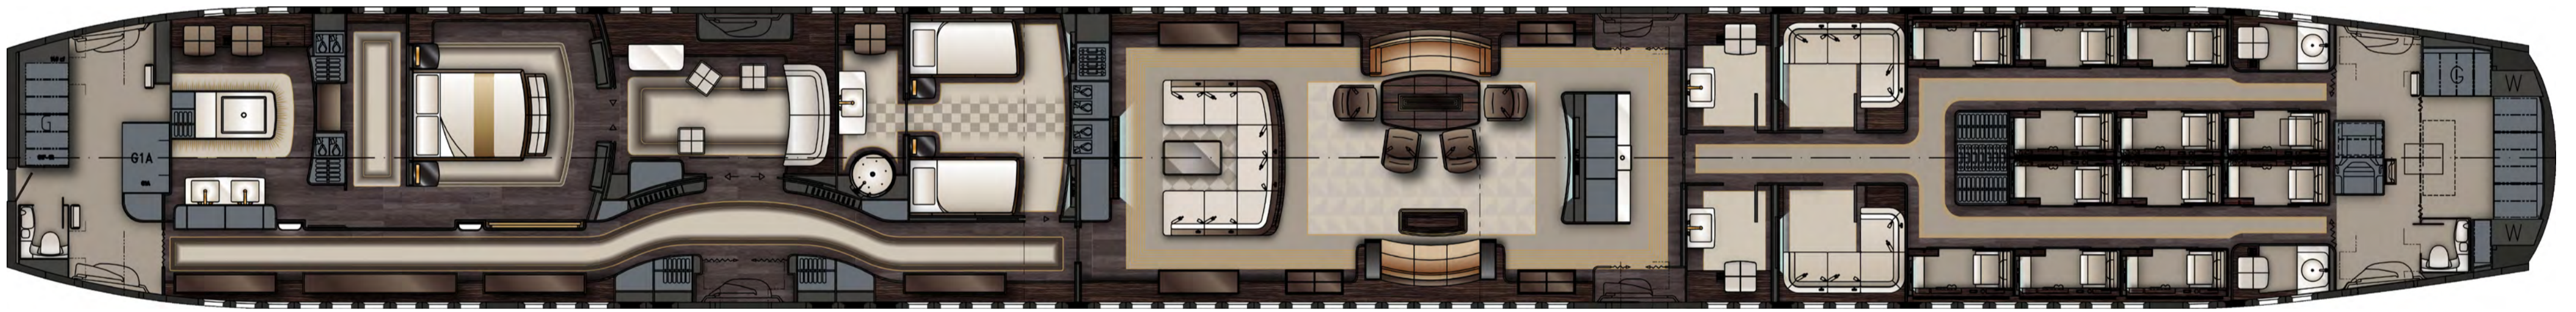

BOEING BUSINESS JETS

BBJ 787

Image Courtesy:
Pierrejean Design Studio

The Most Advanced Business Jet

Providing an unparalleled passenger experience featuring Smooth Ride Technology, largest windows in the industry, and much more

Image Courtesy: Jet Aviation

Range Capability

- BBJ 787-8
- BBJ 787-9

- NBAA Rules
- 85% Annual Winds
- 2% Airway Allowance
- Range with 25 Passengers and Baggage

	BBJ 787-8	BBJ 787-9	BBJ 787-10
Maximum Cabin Altitude	6,000 ft	6,000 ft	6,000 ft
25 Passenger Design Range	18,445 km 9,960 nmi	17,555 km 9,480 nmi	16,695 km 9,015 nmi
Cabin Area	217.4 m ² 2,340 ft ²	249.7 m ² 2,688 ft ²	278.9 m ² 3,002 ft ²
Maximum Cargo Volume	124.4 m ³ 4,393 ft ³	154.3 m ³ 5,448 ft ³	175.1 m ³ 6,183 ft ³
Total (Variable) Operating Cost/hr	\$10,370	\$10,770	\$11,330